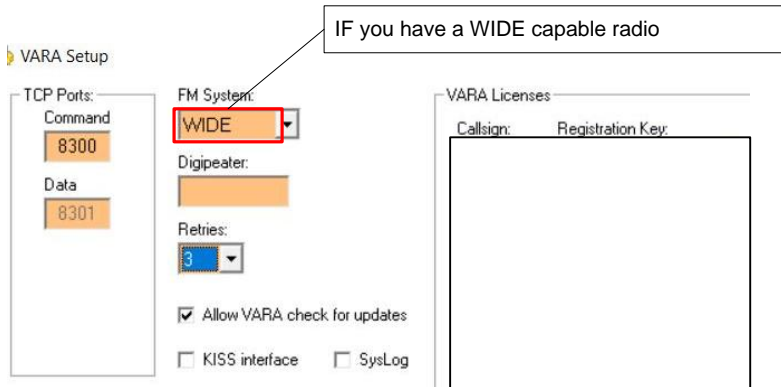

VHF WINLINK MENUS

VARA FM MENUS

VHF PEER TO PEER

Winlink Express 1.6.3.0 -

KH70 Settings Message Attachments Move To: Saved Items Delete Open Session: **Vara FM P2P**

No active session.

System Folders	Date/Time	Message ID	Size	Source	Sender	Recipient	Subject
Inbox (0 unread)							
Read Items (0)							
Outbox (0)							
Sent Items (33)							
Saved Items (2)							
Deleted Items (19)							