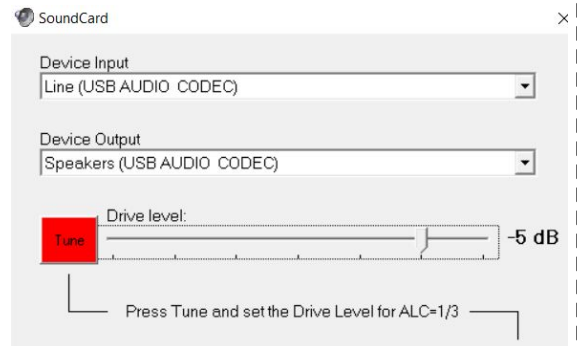

VHF WINLINK MENUS

VARA FM MENUS

VHF PEER TO PEER

Winlink Express 1.6.3.0 -

KH70 Settings Message Attachments Move To: Saved Items Delete Open Session: **Vara FM P2P**

No active session.

System Folders	Date/Time	Message ID	Size	Source	Sender	Recipient	Subject
Inbox (0 unread)							
Read Items (0)							
Outbox (0)							
Sent Items (33)							
Saved Items (2)							
Deleted Items (19)							