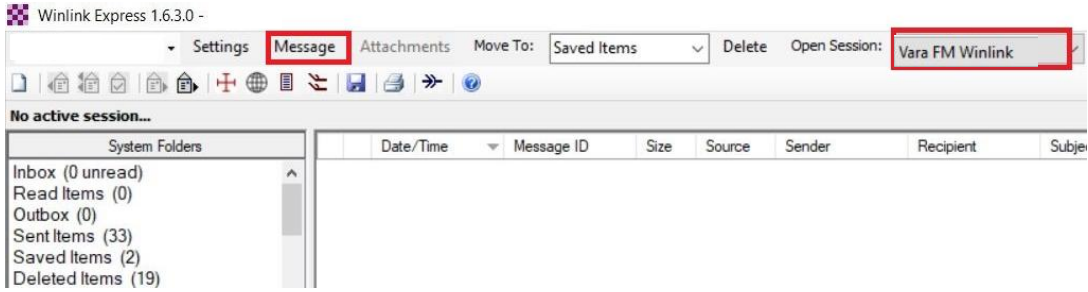

VHF WINLINK MENUS

VARA FM MENUS

VHF PEER TO PEER

Winlink Express 1.6.3.0 -

KH70 Settings Message Attachments Move To: Saved Items Delete Open Session: **Vara FM P2P**

No active session.

System Folders	Date/Time	Message ID	Size	Source	Sender	Recipient	Subject
Inbox (0 unread)							
Read Items (0)							
Outbox (0)							
Sent Items (33)							
Saved Items (2)							
Deleted Items (19)							

Enter a new message

Close Select Template ICS213 IN OUT Attachments Post to Outbox Spell Check Save in Drafts

From: Send as: **Peerto-Peer Message** Request message receipt Set Defaults

Vara FM Peer-to-Peer Session

Exit Settings Switch to Winlink Session Channel Selection **Start** Stop Abort

Connection: Direct KH6ABC via KH6MP-3

VARA FM MENUS

VARA Setup

TCP Ports: Command 8300 Data 8301

FM System: **WIDE** (IF you have a WIDE capable radio)