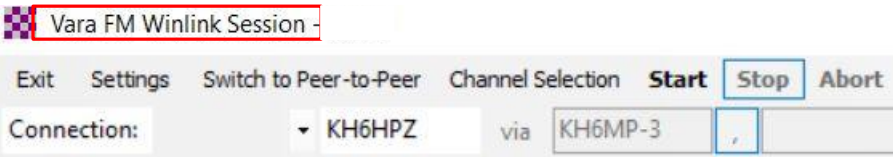

VHF WINLINK MENUS

VARA FM MENUS

VHF PEER TO PEER

Winlink Express 1.6.3.0 -

KH70 Settings Message Attachments Move To: Saved Items Delete Open Session: **Vara FM P2P**

No active session.

System Folders	Date/Time	Message ID	Size	Source	Sender	Recipient	Subject
Inbox (0 unread)							
Read Items (0)							
Outbox (0)							
Sent Items (33)							
Saved Items (2)							
Deleted Items (19)							