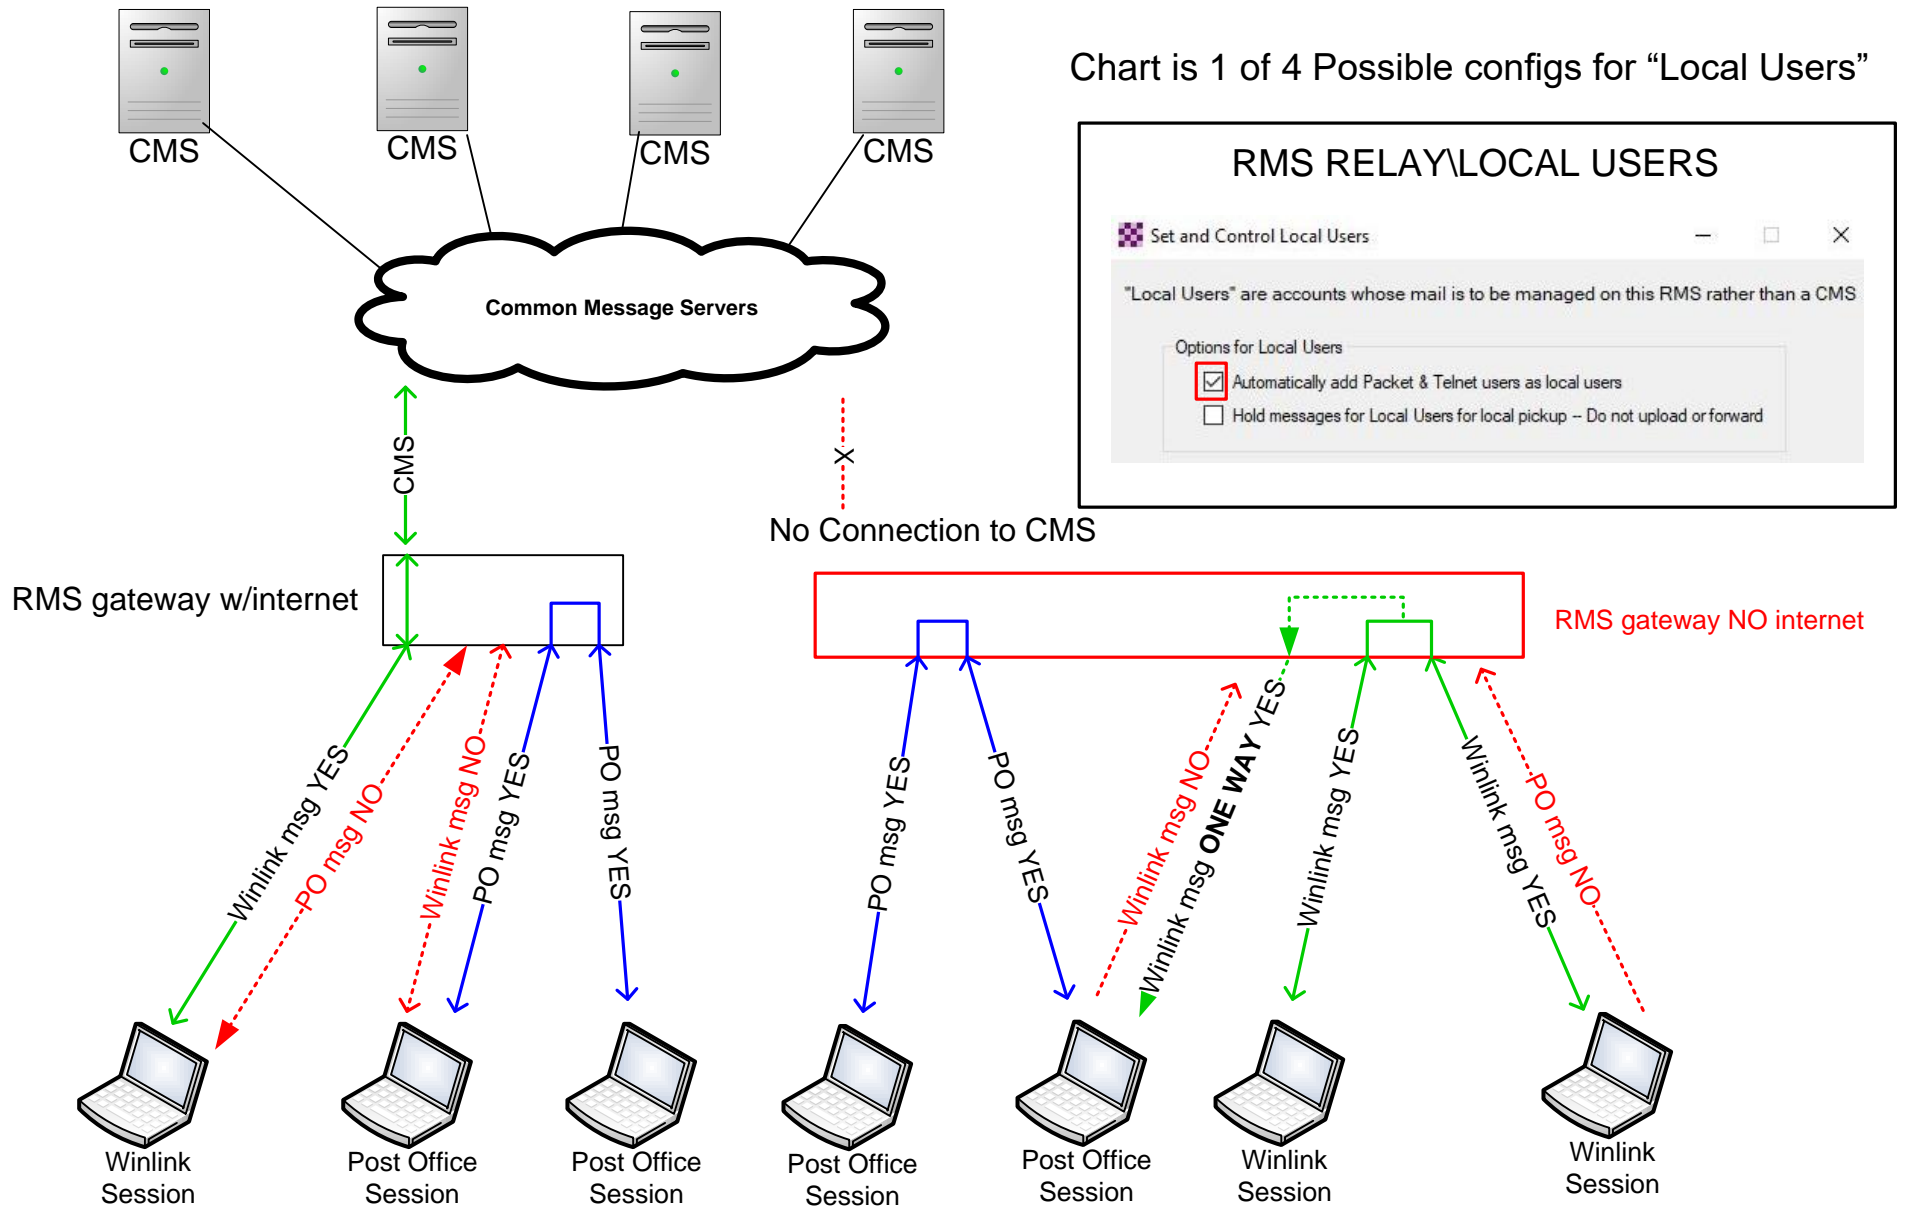

Session Type vs Message Type Configuration with /without CMS

| REVISIONS | | | |
|-----------|---------------------------|--------|------|
| REV | RMS Gateway Configuration | 5/2/26 | KH70 |