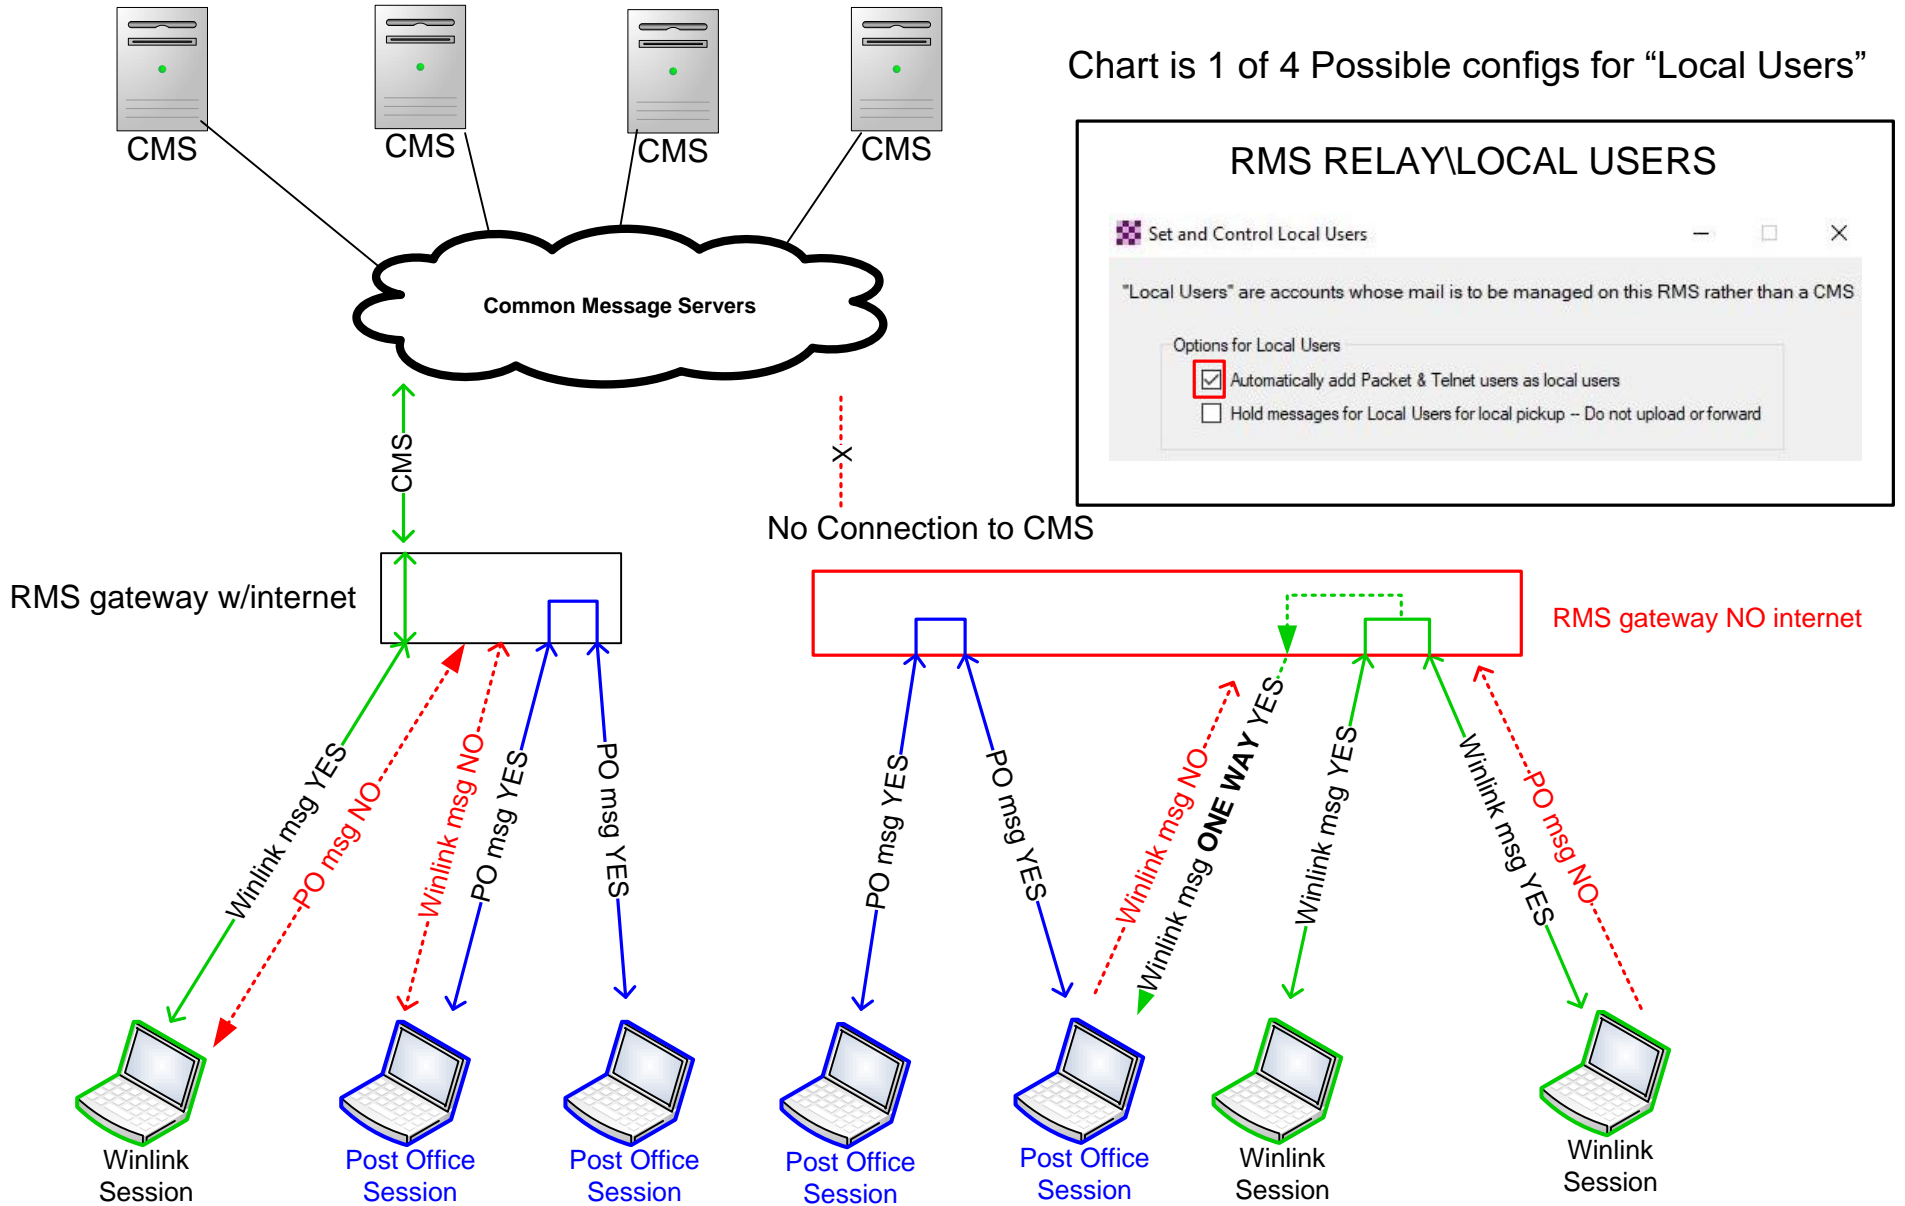

Session Type vs Message Type Configuration with /without CMS

REVISIONS			
REV	RMS Gateway Configuration	5/2/26	KH7O