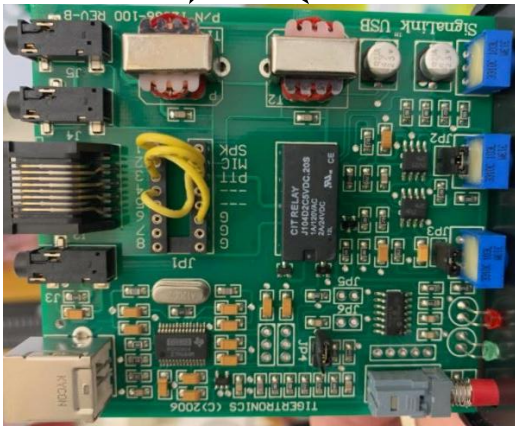

Hawaii Emergency Management Agency

Signalink with RED transformers

Gateway with Signalink RED transformers
Kenwood TM-D710A installed 9/5/20

25210 upload speeds
obtained with less than
2khz deviation w/IC208H

25210 download speeds with
IC208H using a Signalink
with black xformers