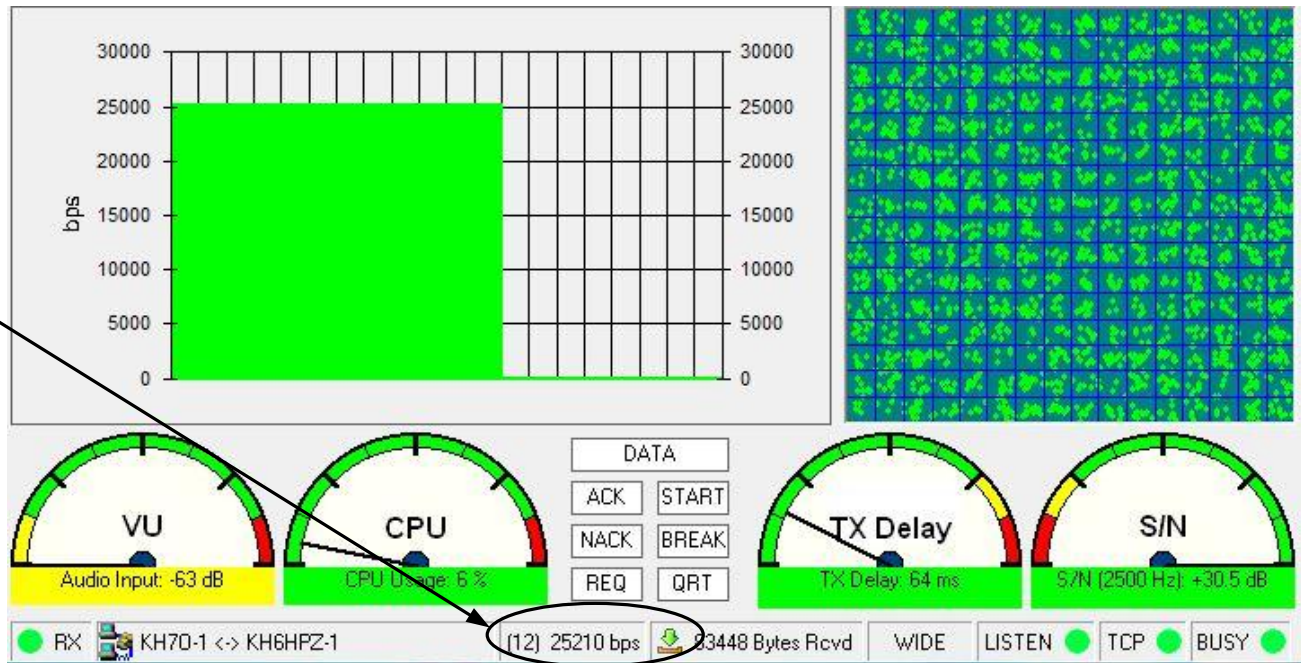

Hawaii Emergency Management Agency

Signalink with RED transformers

Gateway with Signalink RED transformers
Kenwood TM-D710A installed 9/5/20

25210 upload speeds
obtained with less than
2khz deviation w/IC208H

25210 download speeds with
IC208H using a Signalink
with black xformers