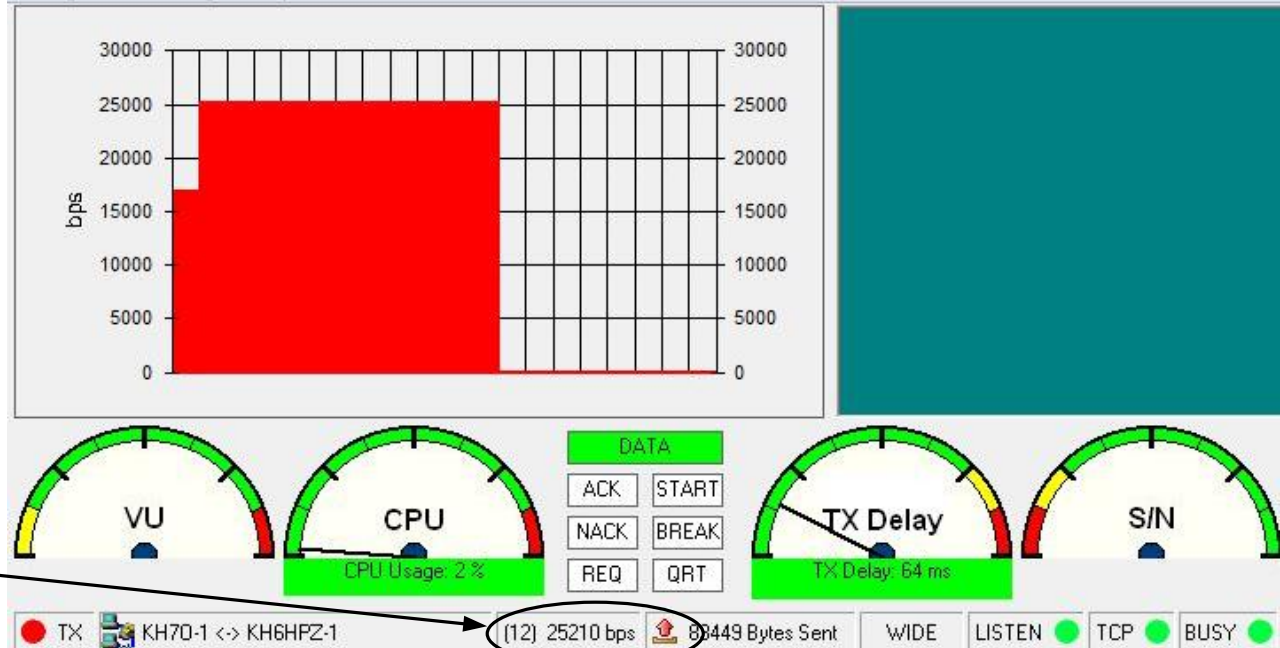

Hawaii Emergency Management Agency

Signalink with RED transformers

Gateway with Signalink RED transformers
Kenwood TM-D710A installed 9/5/20

25210 upload speeds
obtained with less than
2khz deviation w/IC208H

25210 download speeds with
IC208H using a Signalink
with black xformers