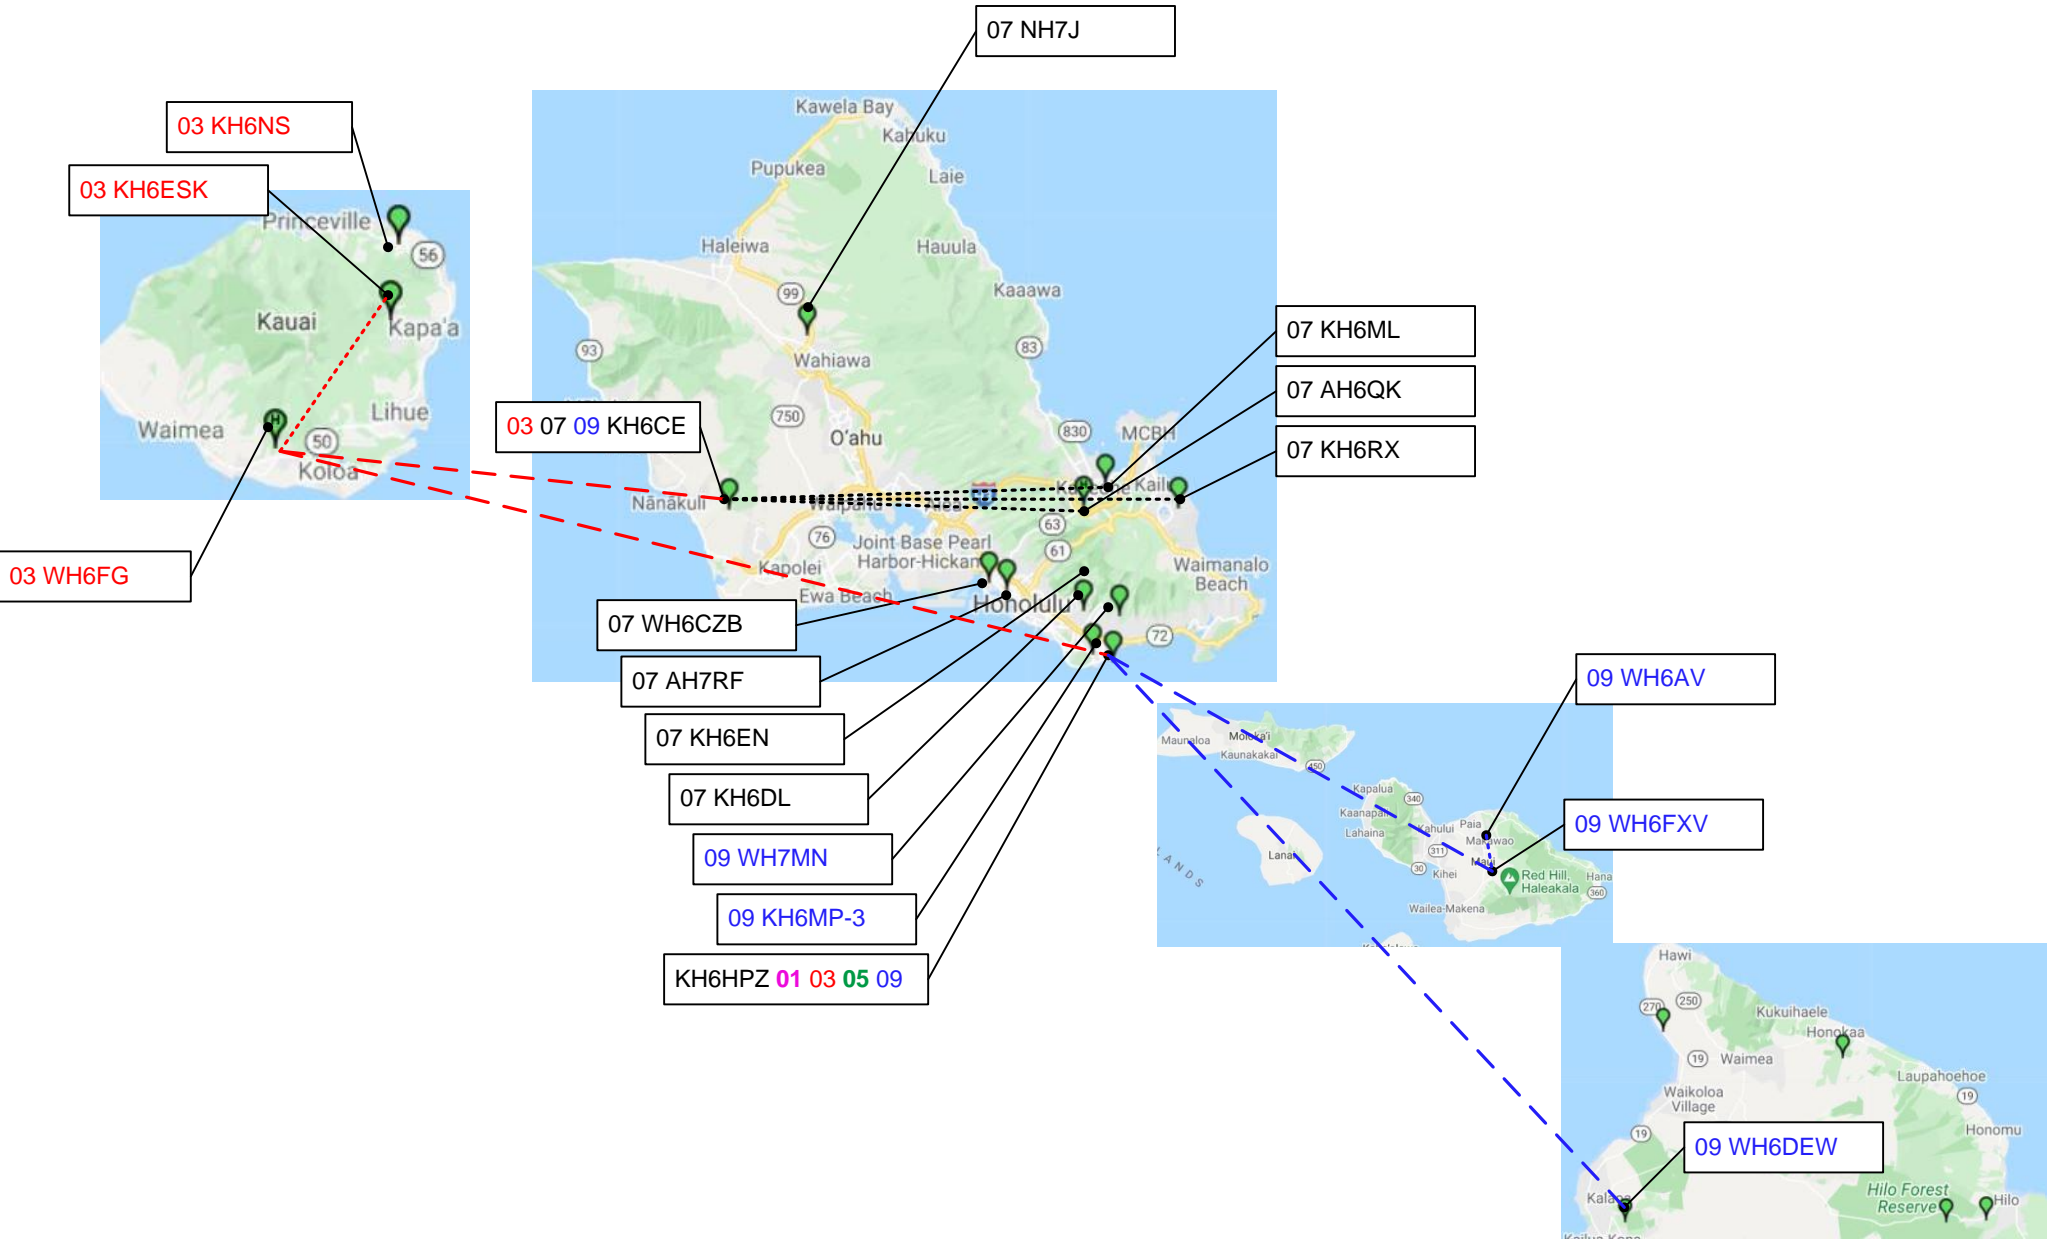

# VHF WINLINK GATEWAYS

Long range paths as of 10/15/21

# HF WINLINK GATEWAYS

KH6NS  
7115.5 KHz  
3586.5 KHz  
1850.5KHz

KH6ESK  
7116.1 KHz  
7101.3 KHz

AH6QK  
3596.0 KHz  
7109.3 KHz  
7101.3 KHz

KH6RX  
7103.7 KHz  
7111.5 KHz

WH6FQE-10  
7102.5 KHz

WH6GDC  
7103.7 KHz

WH6FG  
7107.9 KHz  
7103.7 KHz

# VHF WINLINK GATEWAYS