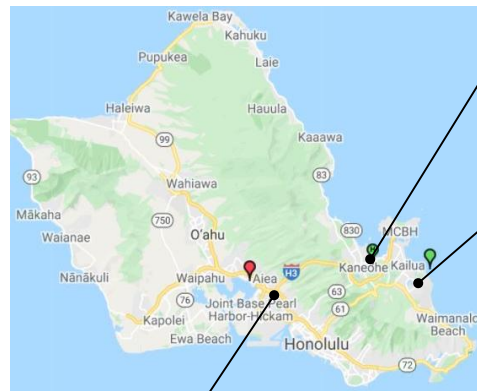

# VHF WINLINK GATEWAYS

Long range paths as of 10/15/21

# HF WINLINK GATEWAYS

KH6NS  
7115.5 KHz  
3586.5 KHz  
1850.5KHz

KH6ESK  
7116.1 KHz  
7101.3 KHz

AH6QK  
3596.0 KHz  
7109.3 KHz  
7101.3 KHz

KH6RX  
7103.7 KHz  
7111.5 KHz

WH6FQE-10  
7102.5 KHz

WH6GDC  
7103.7 KHz