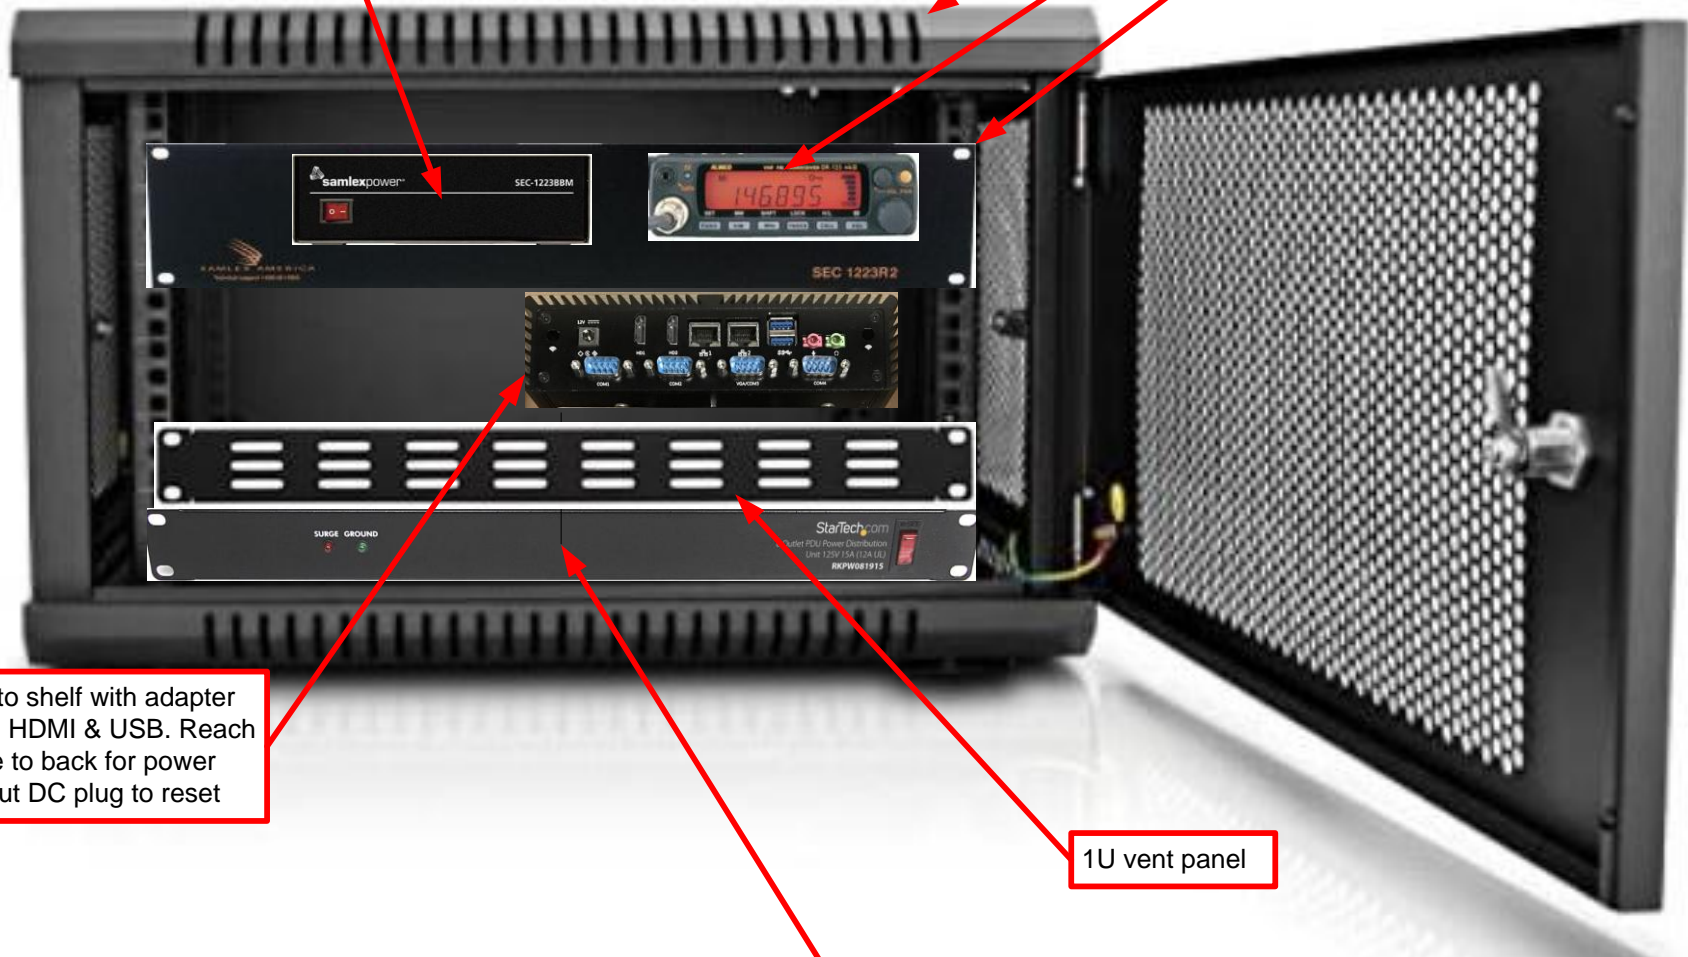

Winlink Concept Gateway KH7O 8/23/21

Samlex 1223BBM has external back up SLA battery capability for no power loss

Metal vented enclosure

Alinco DR135

Samlex SEC 1223 R2 panel

CPU mounted to shelf with adapter Access to CPU HDMI & USB. Reach around left side to back for power button or pull out DC plug to reset