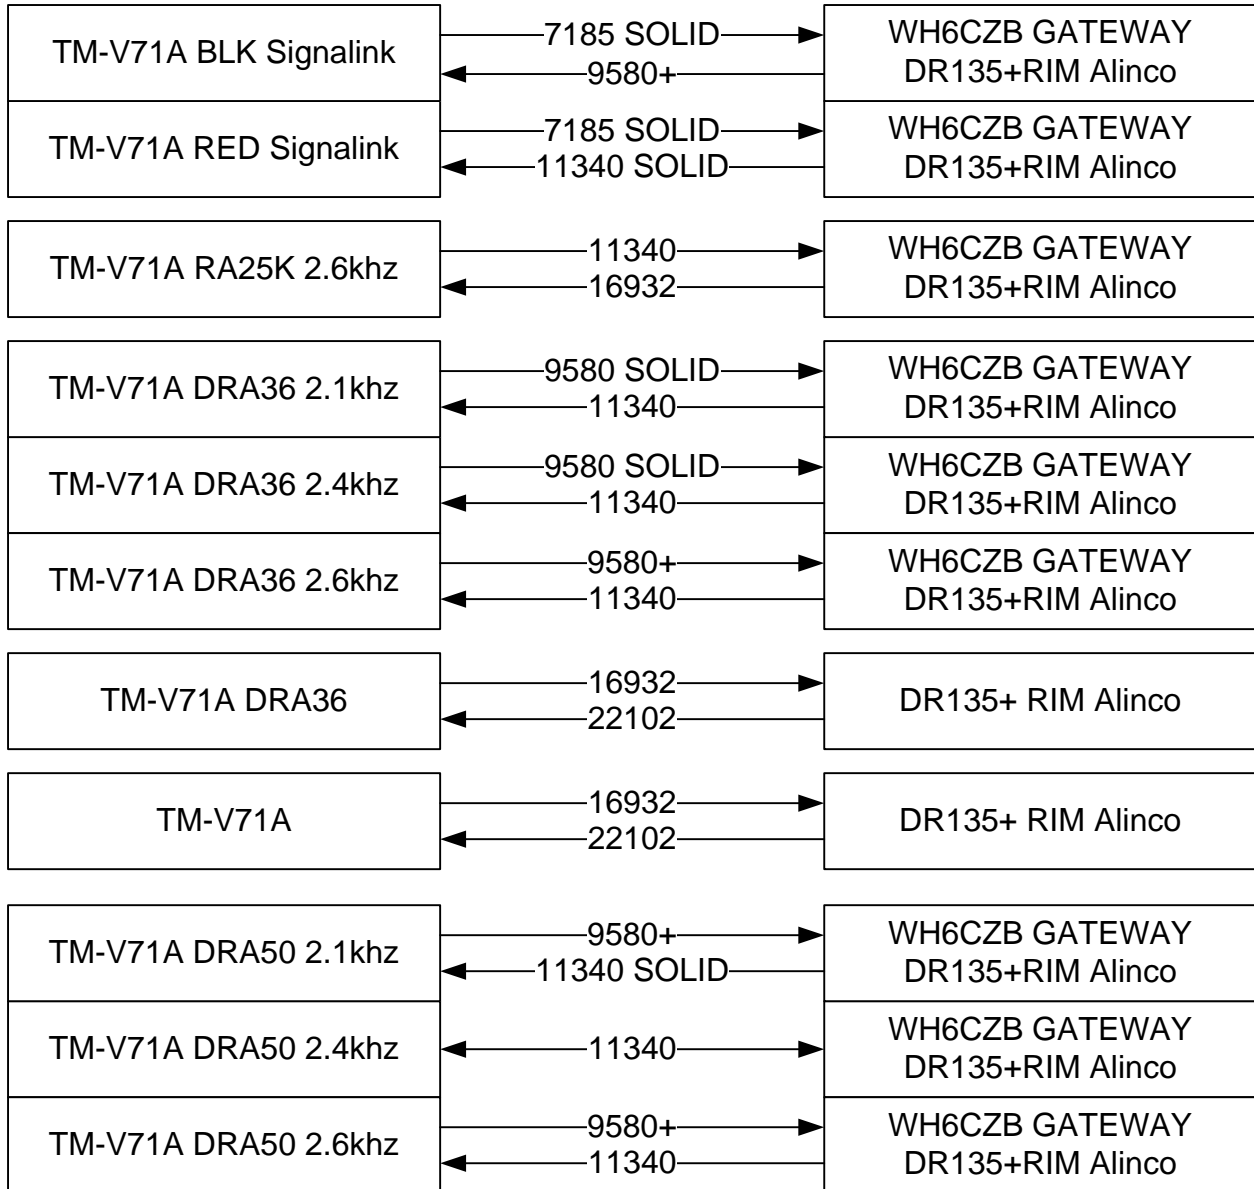

# VARA FM Over the Air Test 9/5/20 last update

NOTE: RED & BLK DENOTE WHAT COLOR TRANSFORMERS ARE IN THE SIGNALINK THE NEWER ONES HAVE BLACK

## TM-V71A

## TM-D710A

ALL TEST WERE DONE LOW POWER ON ALL RADIOS.

## TM-D710A