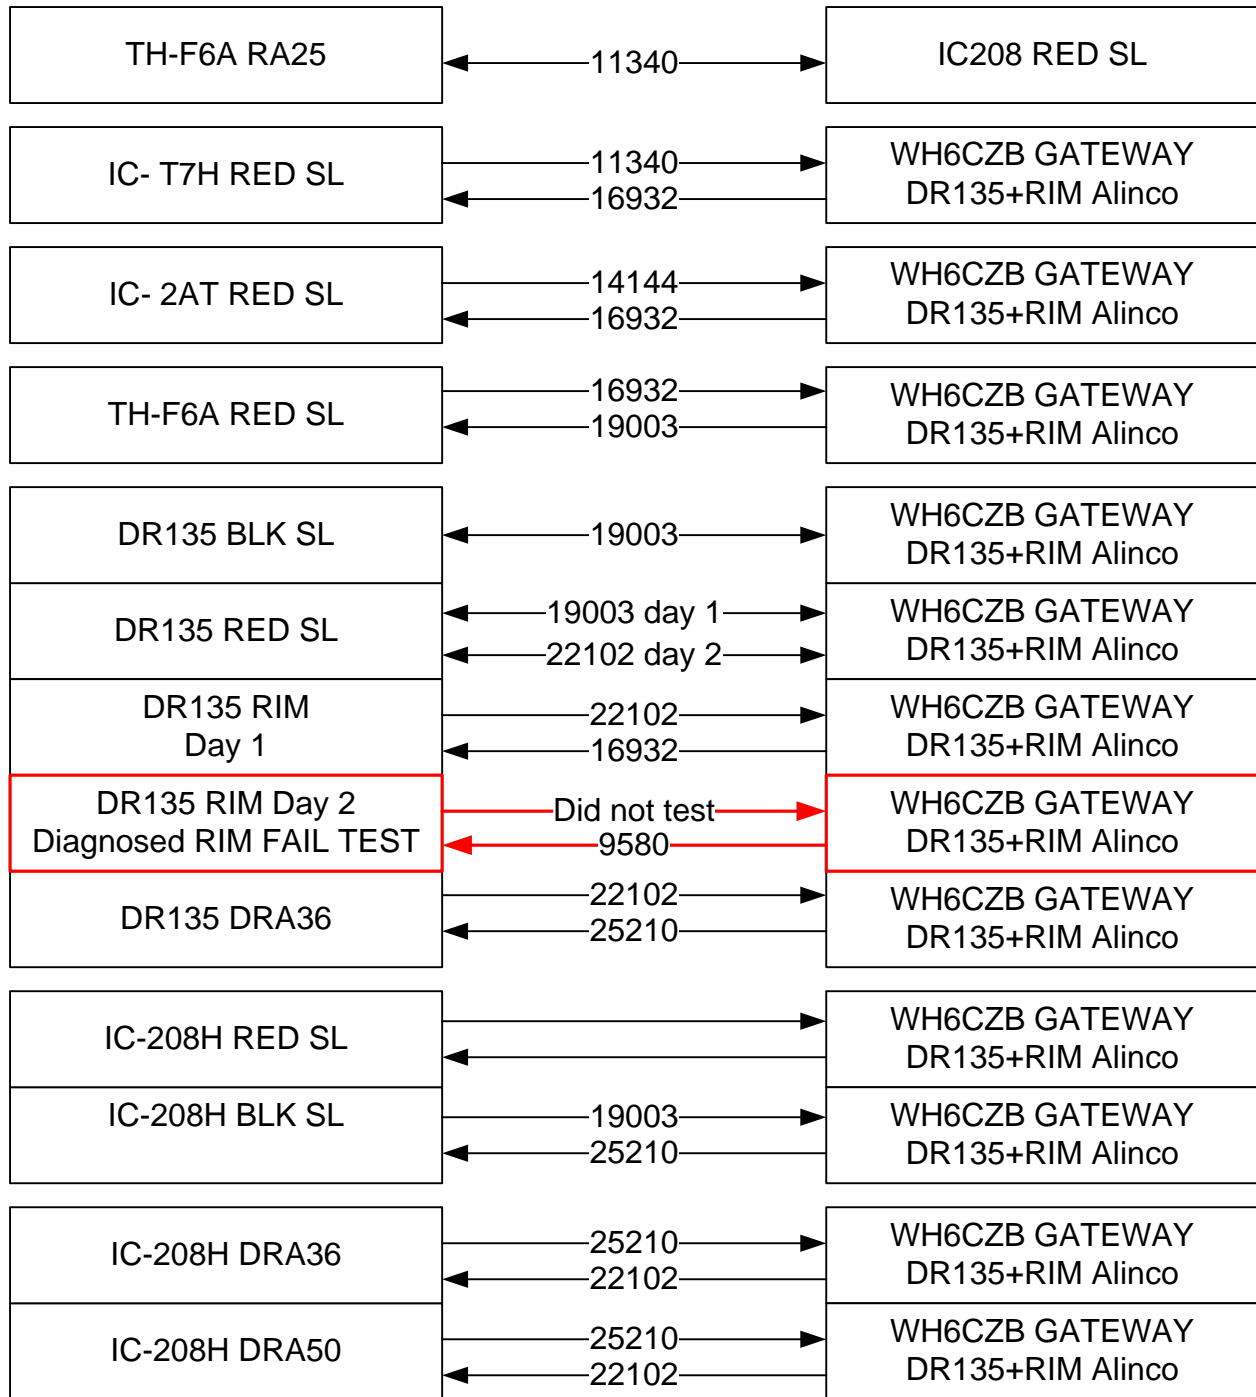

# VARA FM Over the Air Test 9/5/20 last update

NOTE: RED & BLK DENOTE WHAT COLOR TRANSFORMERS ARE IN THE SIGNALINK THE NEWER ONES HAVE BLACK

## TM-V71A

## TM-D710A

ALL TEST WERE DONE LOW POWER ON ALL RADIOS.