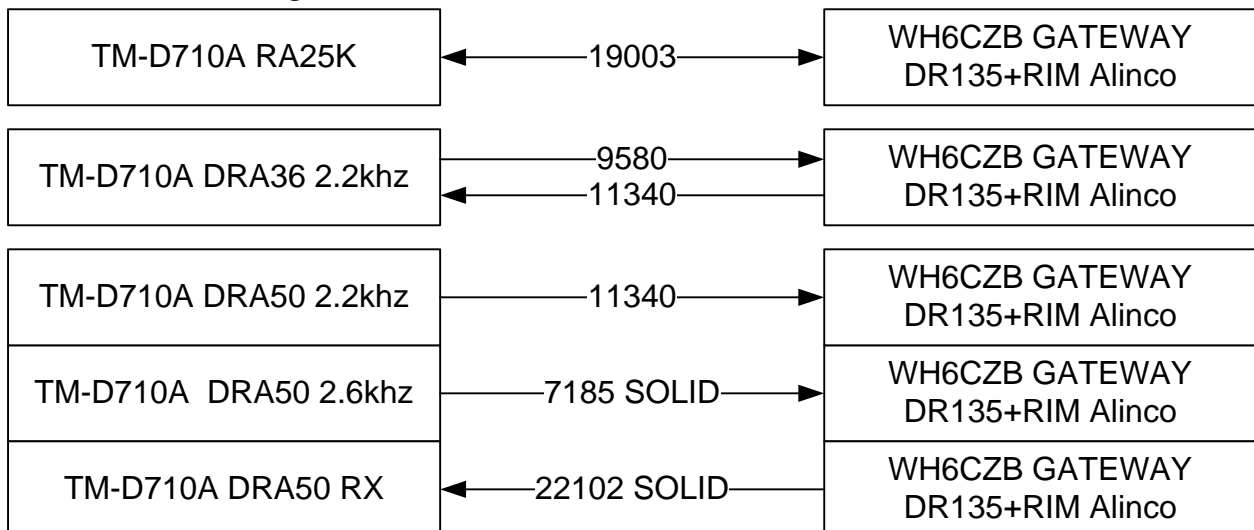

# VARA FM Over the Air Test 9/5/20 last update

NOTE: RED & BLK DENOTE WHAT COLOR TRANSFORMERS ARE IN THE SIGNALINK THE NEWER ONES HAVE BLACK

## TM-V71A

## TM-D710A

ALL TEST WERE DONE LOW POWER ON ALL RADIOS.

## TM-D710A