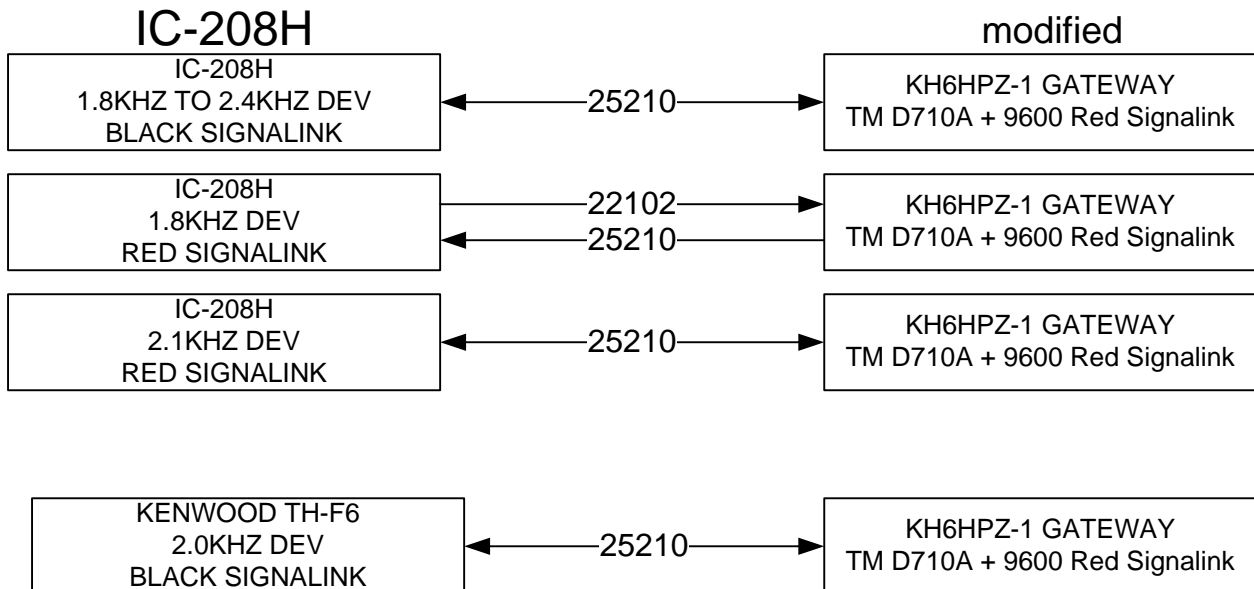

9/5/20 KH6HPZ modified

ALL TEST WERE DONE LOW POWER ON ALL RADIOS.