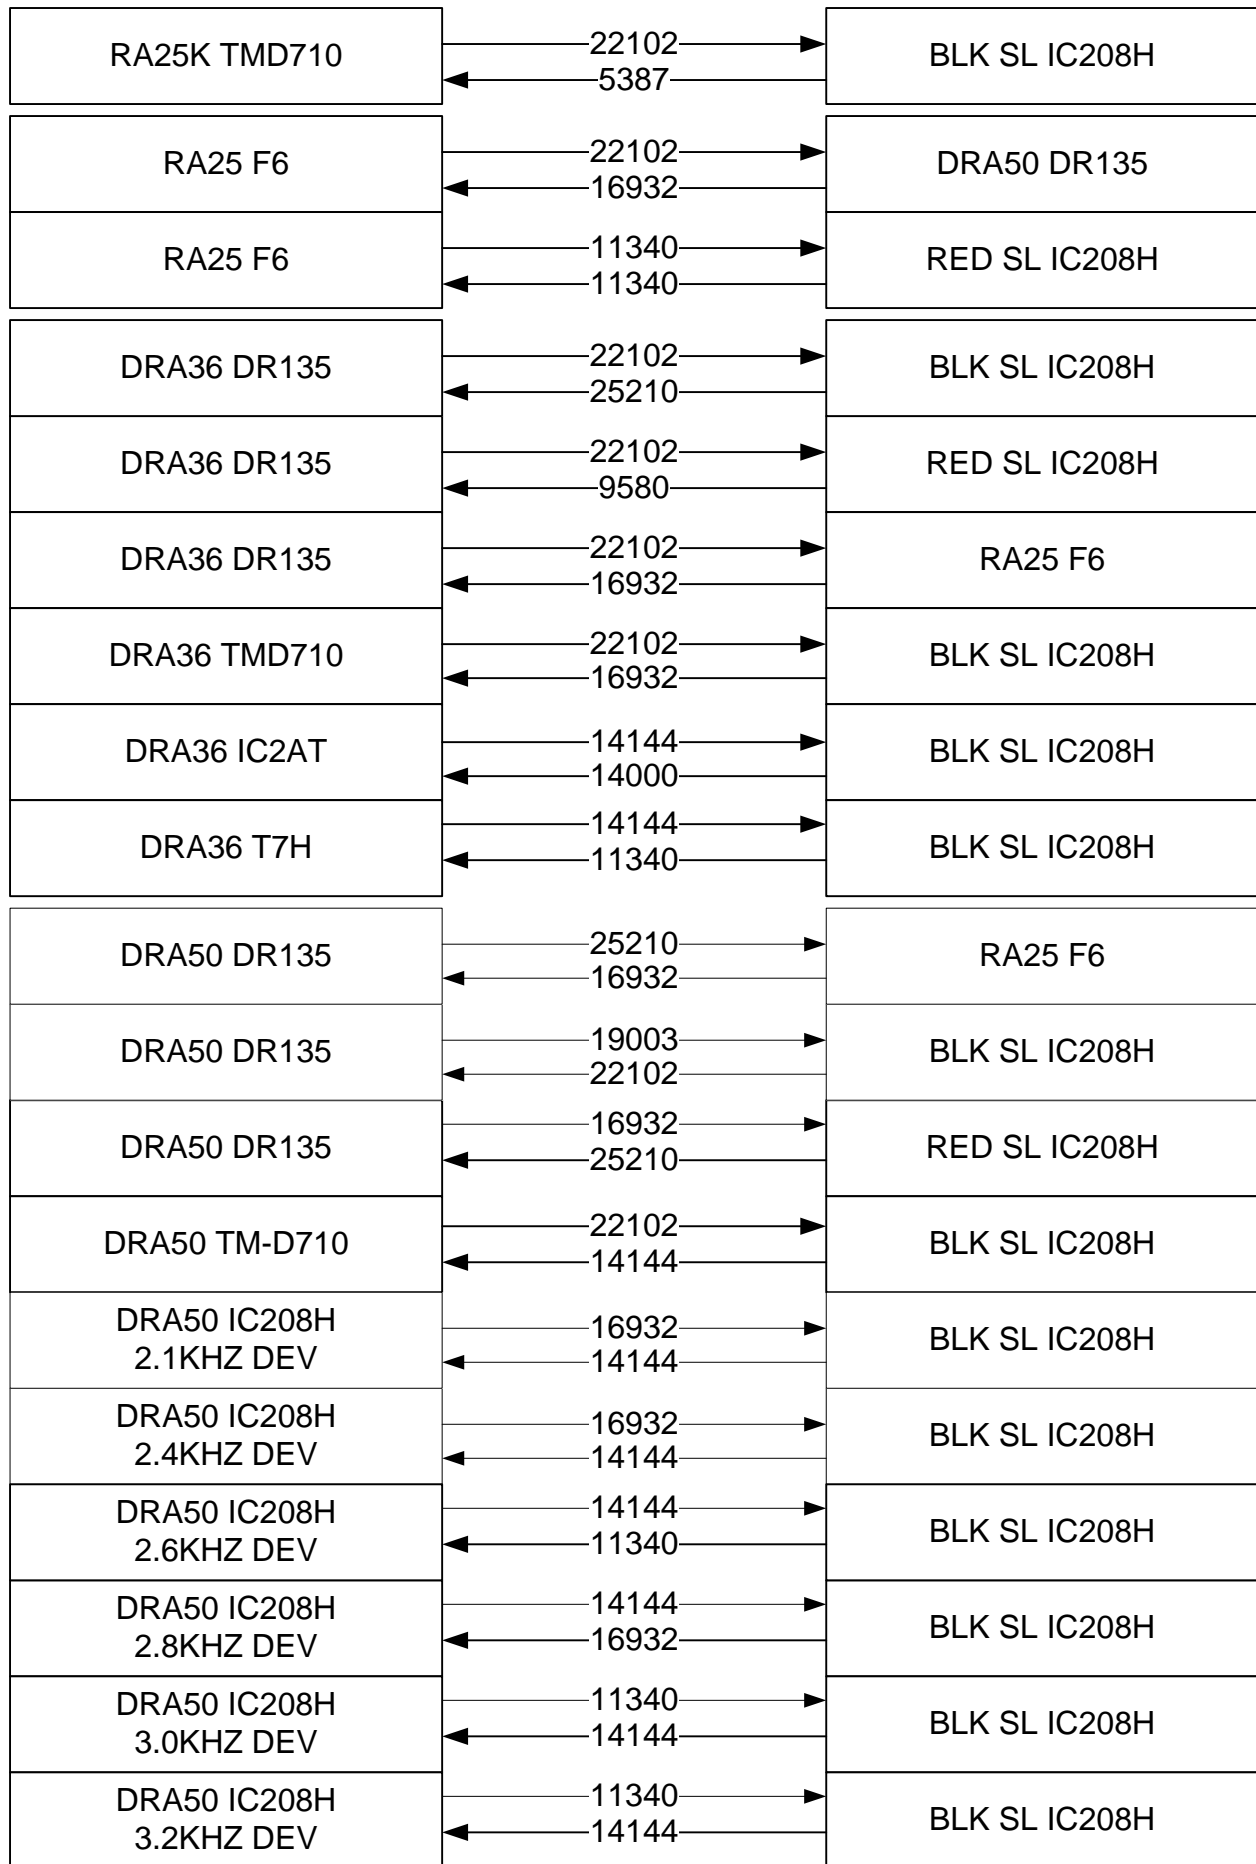

VARA FM PEER TO PEER UPDATED 8/30/20 540PM

NOTE: RED & BLK DENOTE WHAT COLOR TRANSFORMERS ARE IN THE SIGNALINK THE NEWER ONES HAVE BLACK