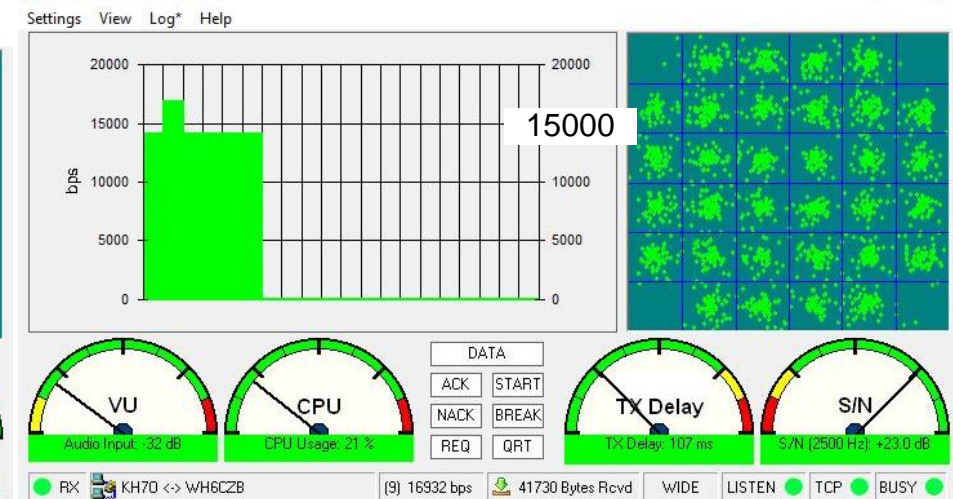

KENWOOD TH-F6A set 9600

ICOM 2AT

ICOM T7H

NOTE; file capture duration random when I took screen shot. All test are done with the same file for loading purposes.

Baofeng UV5R

TYT MD UV380 Poor handshake no go

NOTE; file capture duration random when I took screen shot. All test are done with the same file for loading purposes.