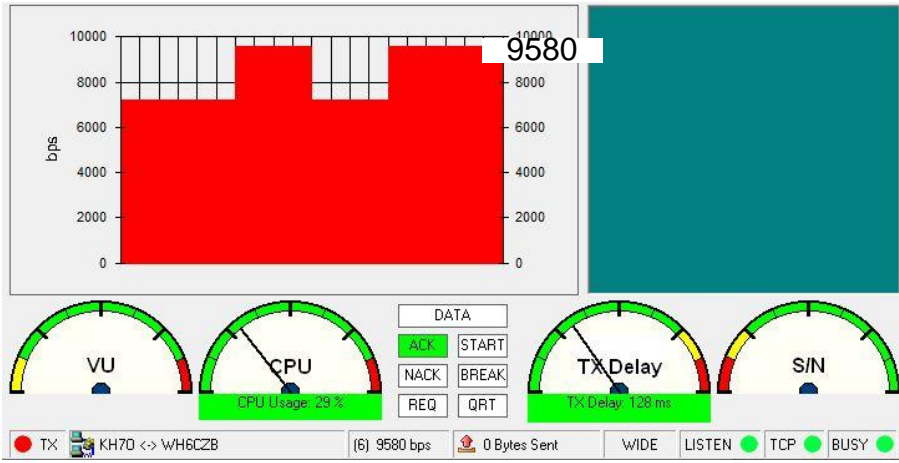

KENWOOD TH-F6A set 9600

ICOM 2AT

ICOM T7H

NOTE; file capture duration random when I took screen shot. All test are done with the same file for loading purposes.

Baofeng UV5R

TYT MD UV380 Poor handshake no go

NOTE; file capture duration random when I took screen shot. All test are done with the same file for loading purposes.