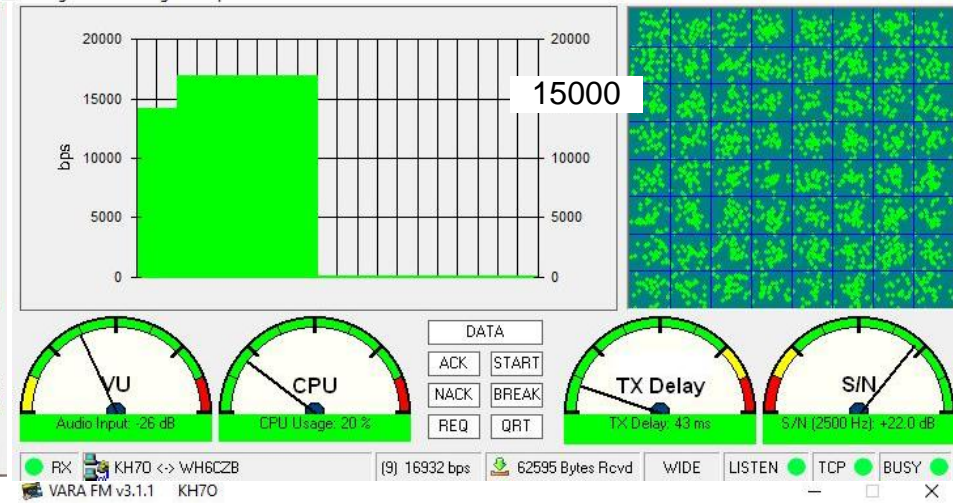

KENWOOD TH-F6A set 9600

ICOM 2AT

ICOM T7H

NOTE; file capture duration random when I took screen shot. All test are done with the same file for loading purposes.

Baofeng UV5R

TYT MD UV380 Poor handshake no go

NOTE; file capture duration random when I took screen shot. All test are done with the same file for loading purposes.