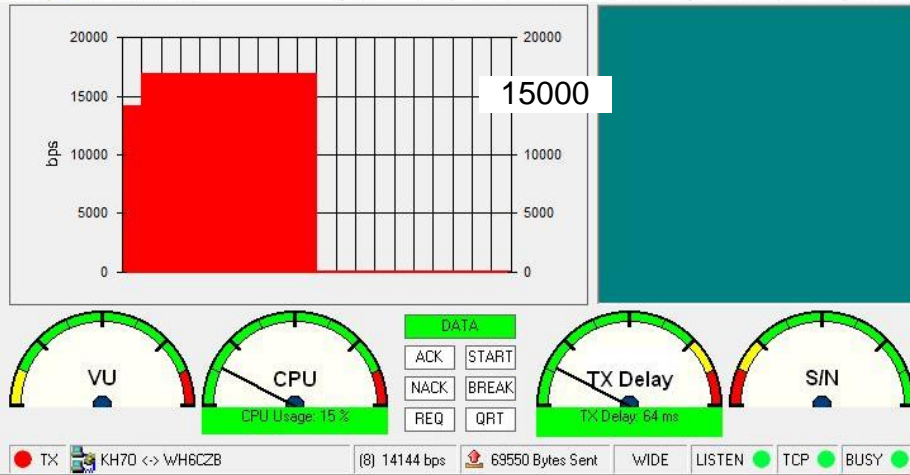

KENWOOD TH-F6A set 9600

ICOM 2AT

ICOM T7H

NOTE; file capture duration random when I took screen shot. All test are done with the same file for loading purposes.

Baofeng UV5R

TYT MD UV380 Poor handshake no go

NOTE; file capture duration random when I took screen shot. All test are done with the same file for loading purposes.