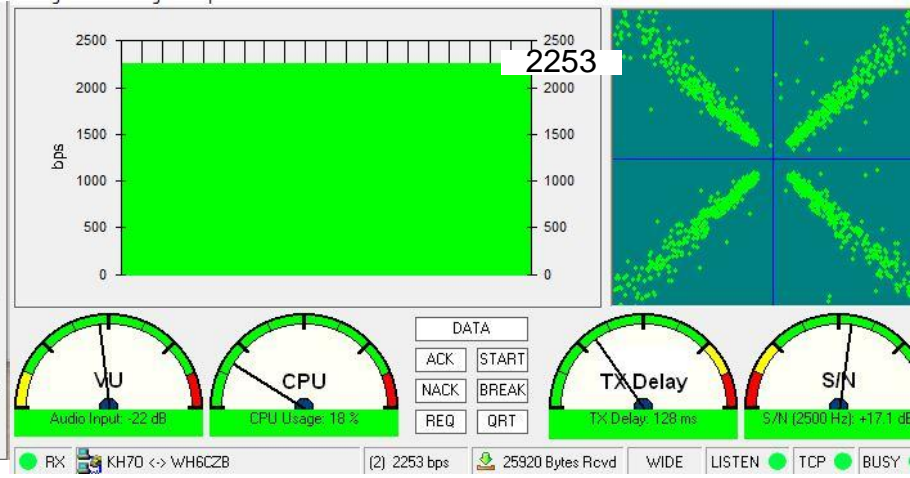

KENWOOD TH-F6A set 9600

ICOM 2AT

ICOM T7H

NOTE; file capture duration random when I took screen shot. All test are done with the same file for loading purposes.

Baofeng UV5R

TYT MD UV380 Poor handshake no go

NOTE; file capture duration random when I took screen shot. All test are done with the same file for loading purposes.