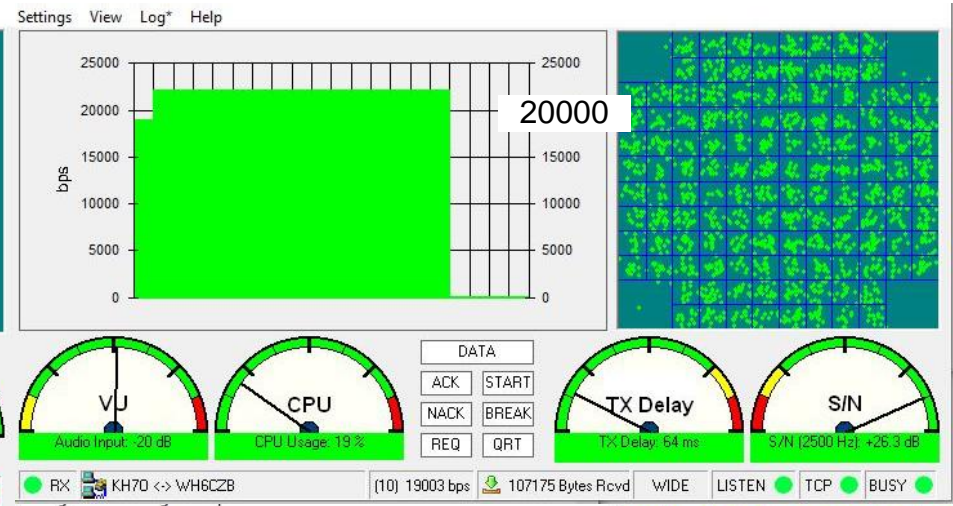

KENWOOD TH-F6A set 9600

ICOM 2AT

ICOM T7H

NOTE; file capture duration random when I took screen shot. All test are done with the same file for loading purposes.

Baofeng UV5R

TYT MD UV380 Poor handshake no go

NOTE; file capture duration random when I took screen shot. All test are done with the same file for loading purposes.