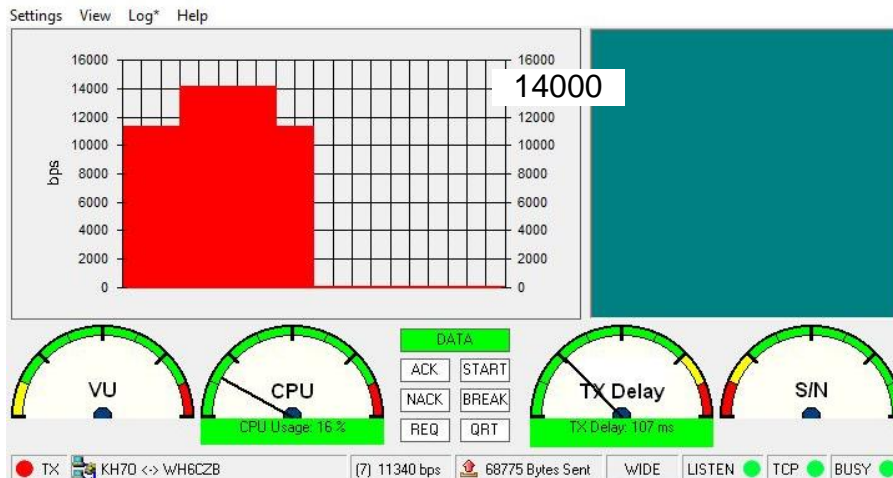

KENWOOD TH-F6A set 9600

ICOM 2AT

ICOM T7H

NOTE; file capture duration random when I took screen shot. All test are done with the same file for loading purposes.

Baofeng UV5R

TYT MD UV380 Poor handshake no go

NOTE; file capture duration random when I took screen shot. All test are done with the same file for loading purposes.