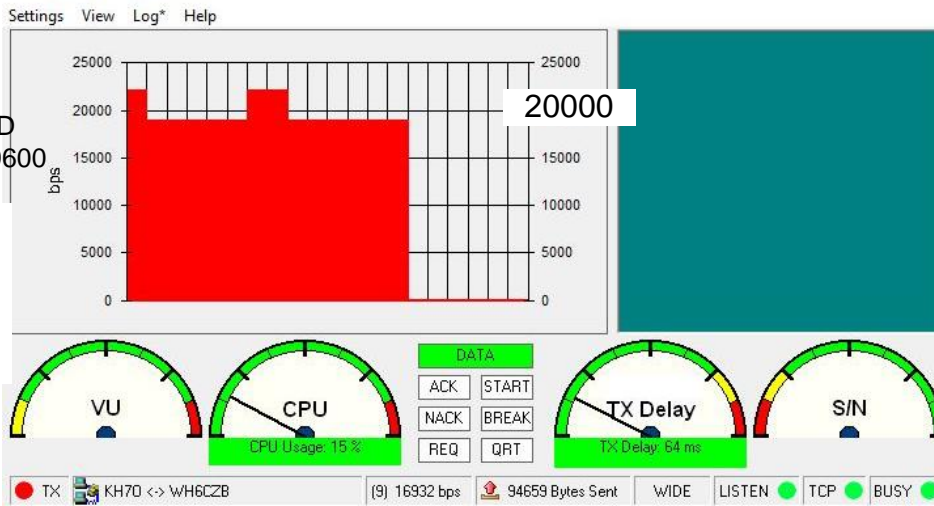

KENWOOD TH-F6A set 9600

ICOM 2AT

ICOM T7H

NOTE; file capture duration random when I took screen shot. All test are done with the same file for loading purposes.

Baofeng UV5R

TYT MD UV380 Poor handshake no go

NOTE; file capture duration random when I took screen shot. All test are done with the same file for loading purposes.