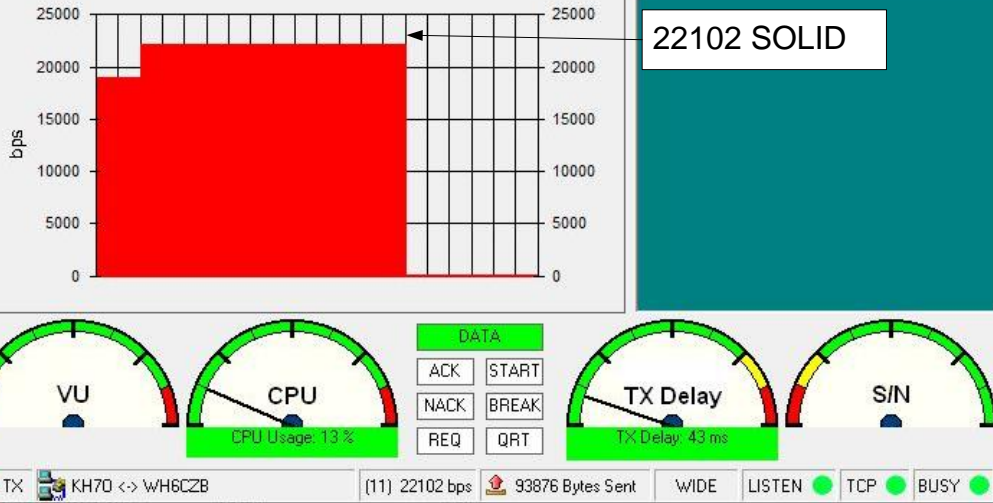

# DRA36 PERFORMANCE TEST

ALINCO DR135 achieved better RX speed

25210 PEAK

ICOM IC208H achieved better TX speed

22102 PEAK

NOTE; file capture duration random when I took screen shot. All test are done with the same file for loading purposes.