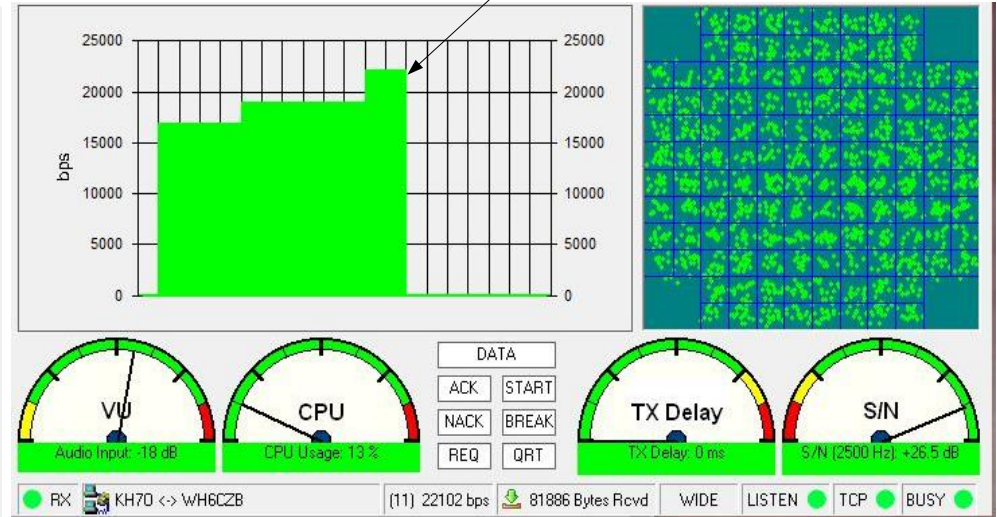

# DRA36 PERFORMANCE TEST

ALINCO DR135 achieved better RX speed

25210 PEAK

ICOM IC208H achieved better TX speed

22102 PEAK

NOTE; file capture duration random when I took screen shot. All test are done with the same file for loading purposes.