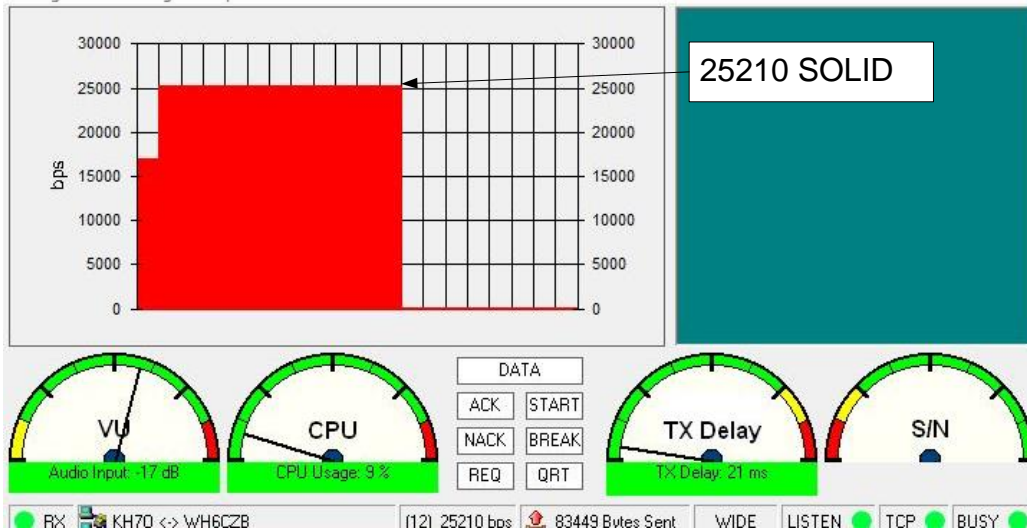

# DRA36 PERFORMANCE TEST

ALINCO DR135 achieved better RX speed

25210 PEAK

ICOM IC208H achieved better TX speed

22102 PEAK

NOTE; file capture duration random when I took screen shot. All test are done with the same file for loading purposes.