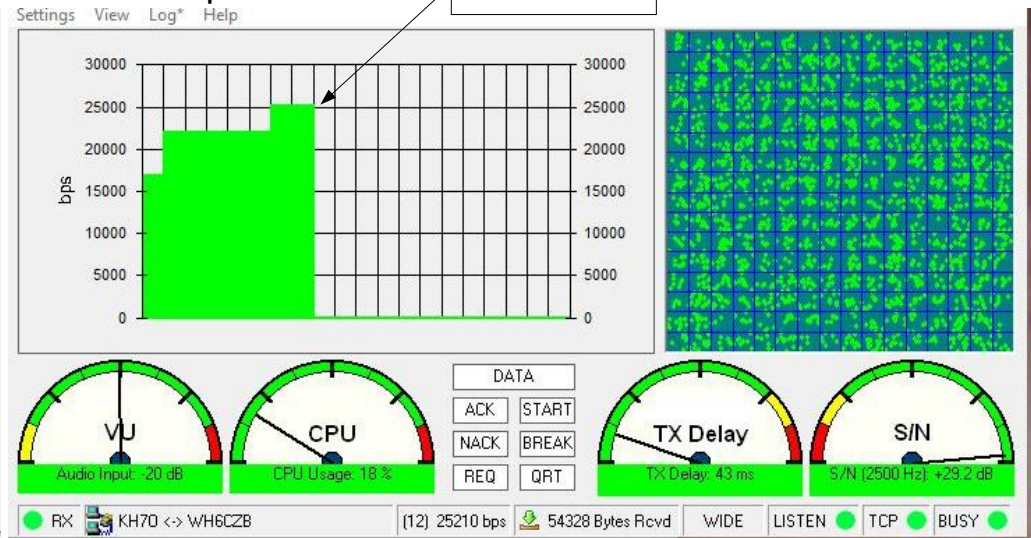

# DRA36 PERFORMANCE TEST

ALINCO DR135 achieved better RX speed

25210 PEAK

ICOM IC208H achieved better TX speed

22102 PEAK

NOTE; file capture duration random when I took screen shot. All test are done with the same file for loading purposes.